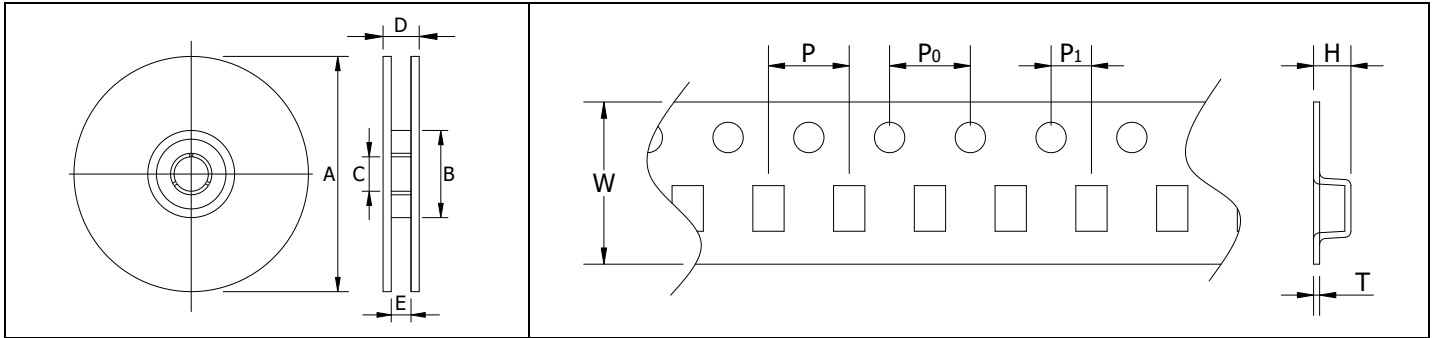

TAPE AND REEL SPECIFICATIONS

Case Size	Parts per Reel	Reel Dimensions(REF)					Tape Dimensions(REF)					
		A	B	C	D	E	W	P	P ₀	P ₁	H	T
2CE4532AC	500	178	58	13	13	9.0	8	4	4	2	3	0.25